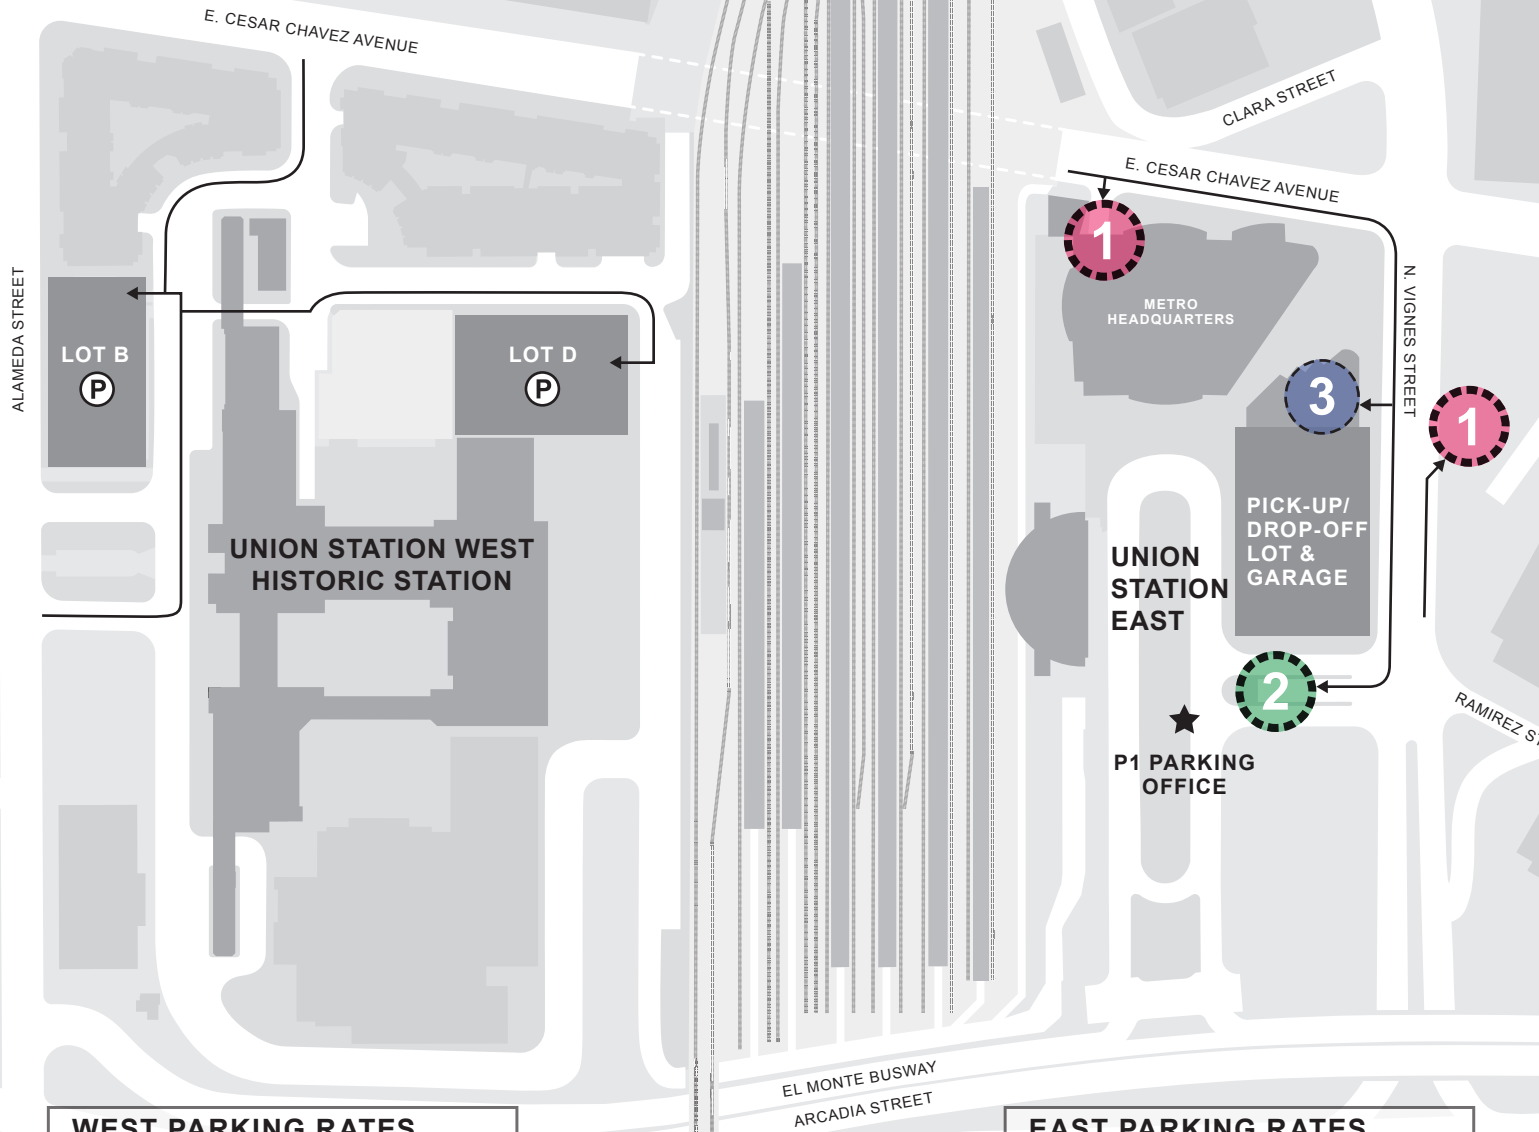

LOS ANGELES UNION STATION

Visitor Parking Locations

Visitor Parking Locations

-  Paid Visitor Parking
Levels P1-P4
No Pick-Up / Drop-Off
-  Paid Visitor Parking
Levels P1-P4
Free Pick-Up / Drop-Off
Level P1
-  Free Pick-Up / Drop-Off
ONLY
Level P1

WEST PARKING RATES

LOTS B & D
 Limited Availability/No Overnight Parking
 \$2 per 15 minutes
 \$16 per day maximum

EAST PARKING RATES

Long Term Parking Available
 \$2 per 15 minutes
 \$8 per day maximum