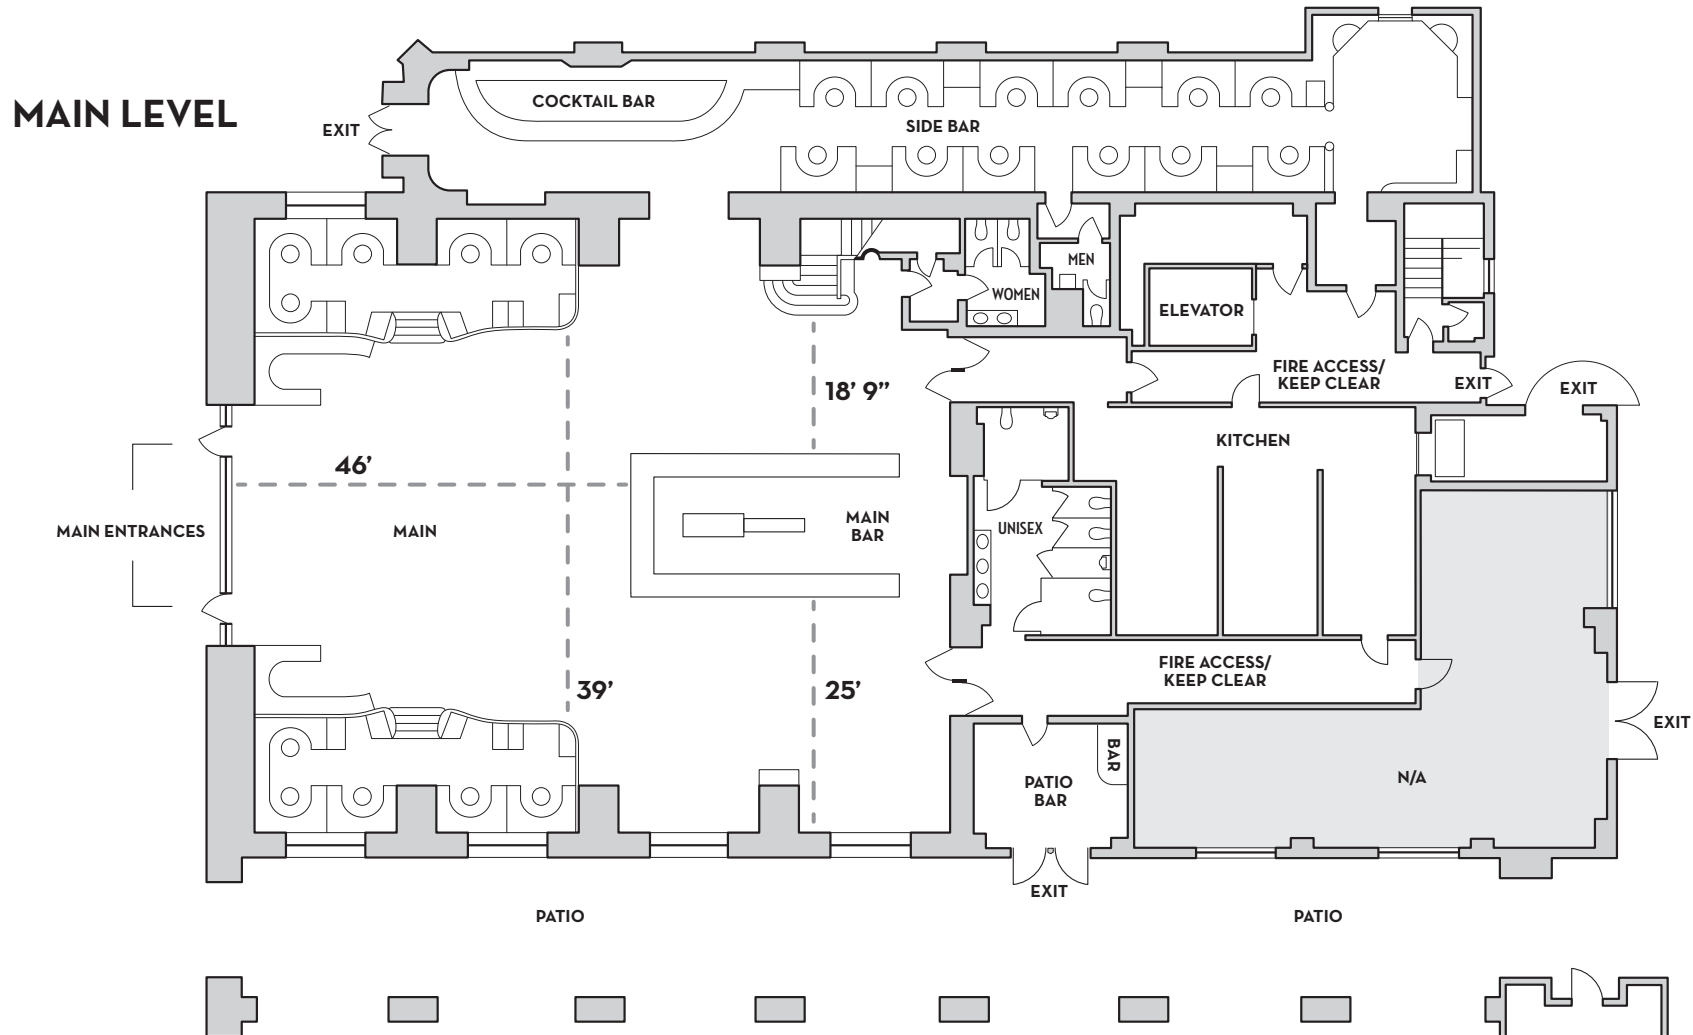

VENUE FLOOR PLAN

FRED HARVEY

Total Square Feet: 4,426

Capacity: 250 seated • 500 standing

VENUE FLOOR PLAN

FRED HARVEY

Total Square Feet: 1,376

Capacity: 49 seated • 49 standing