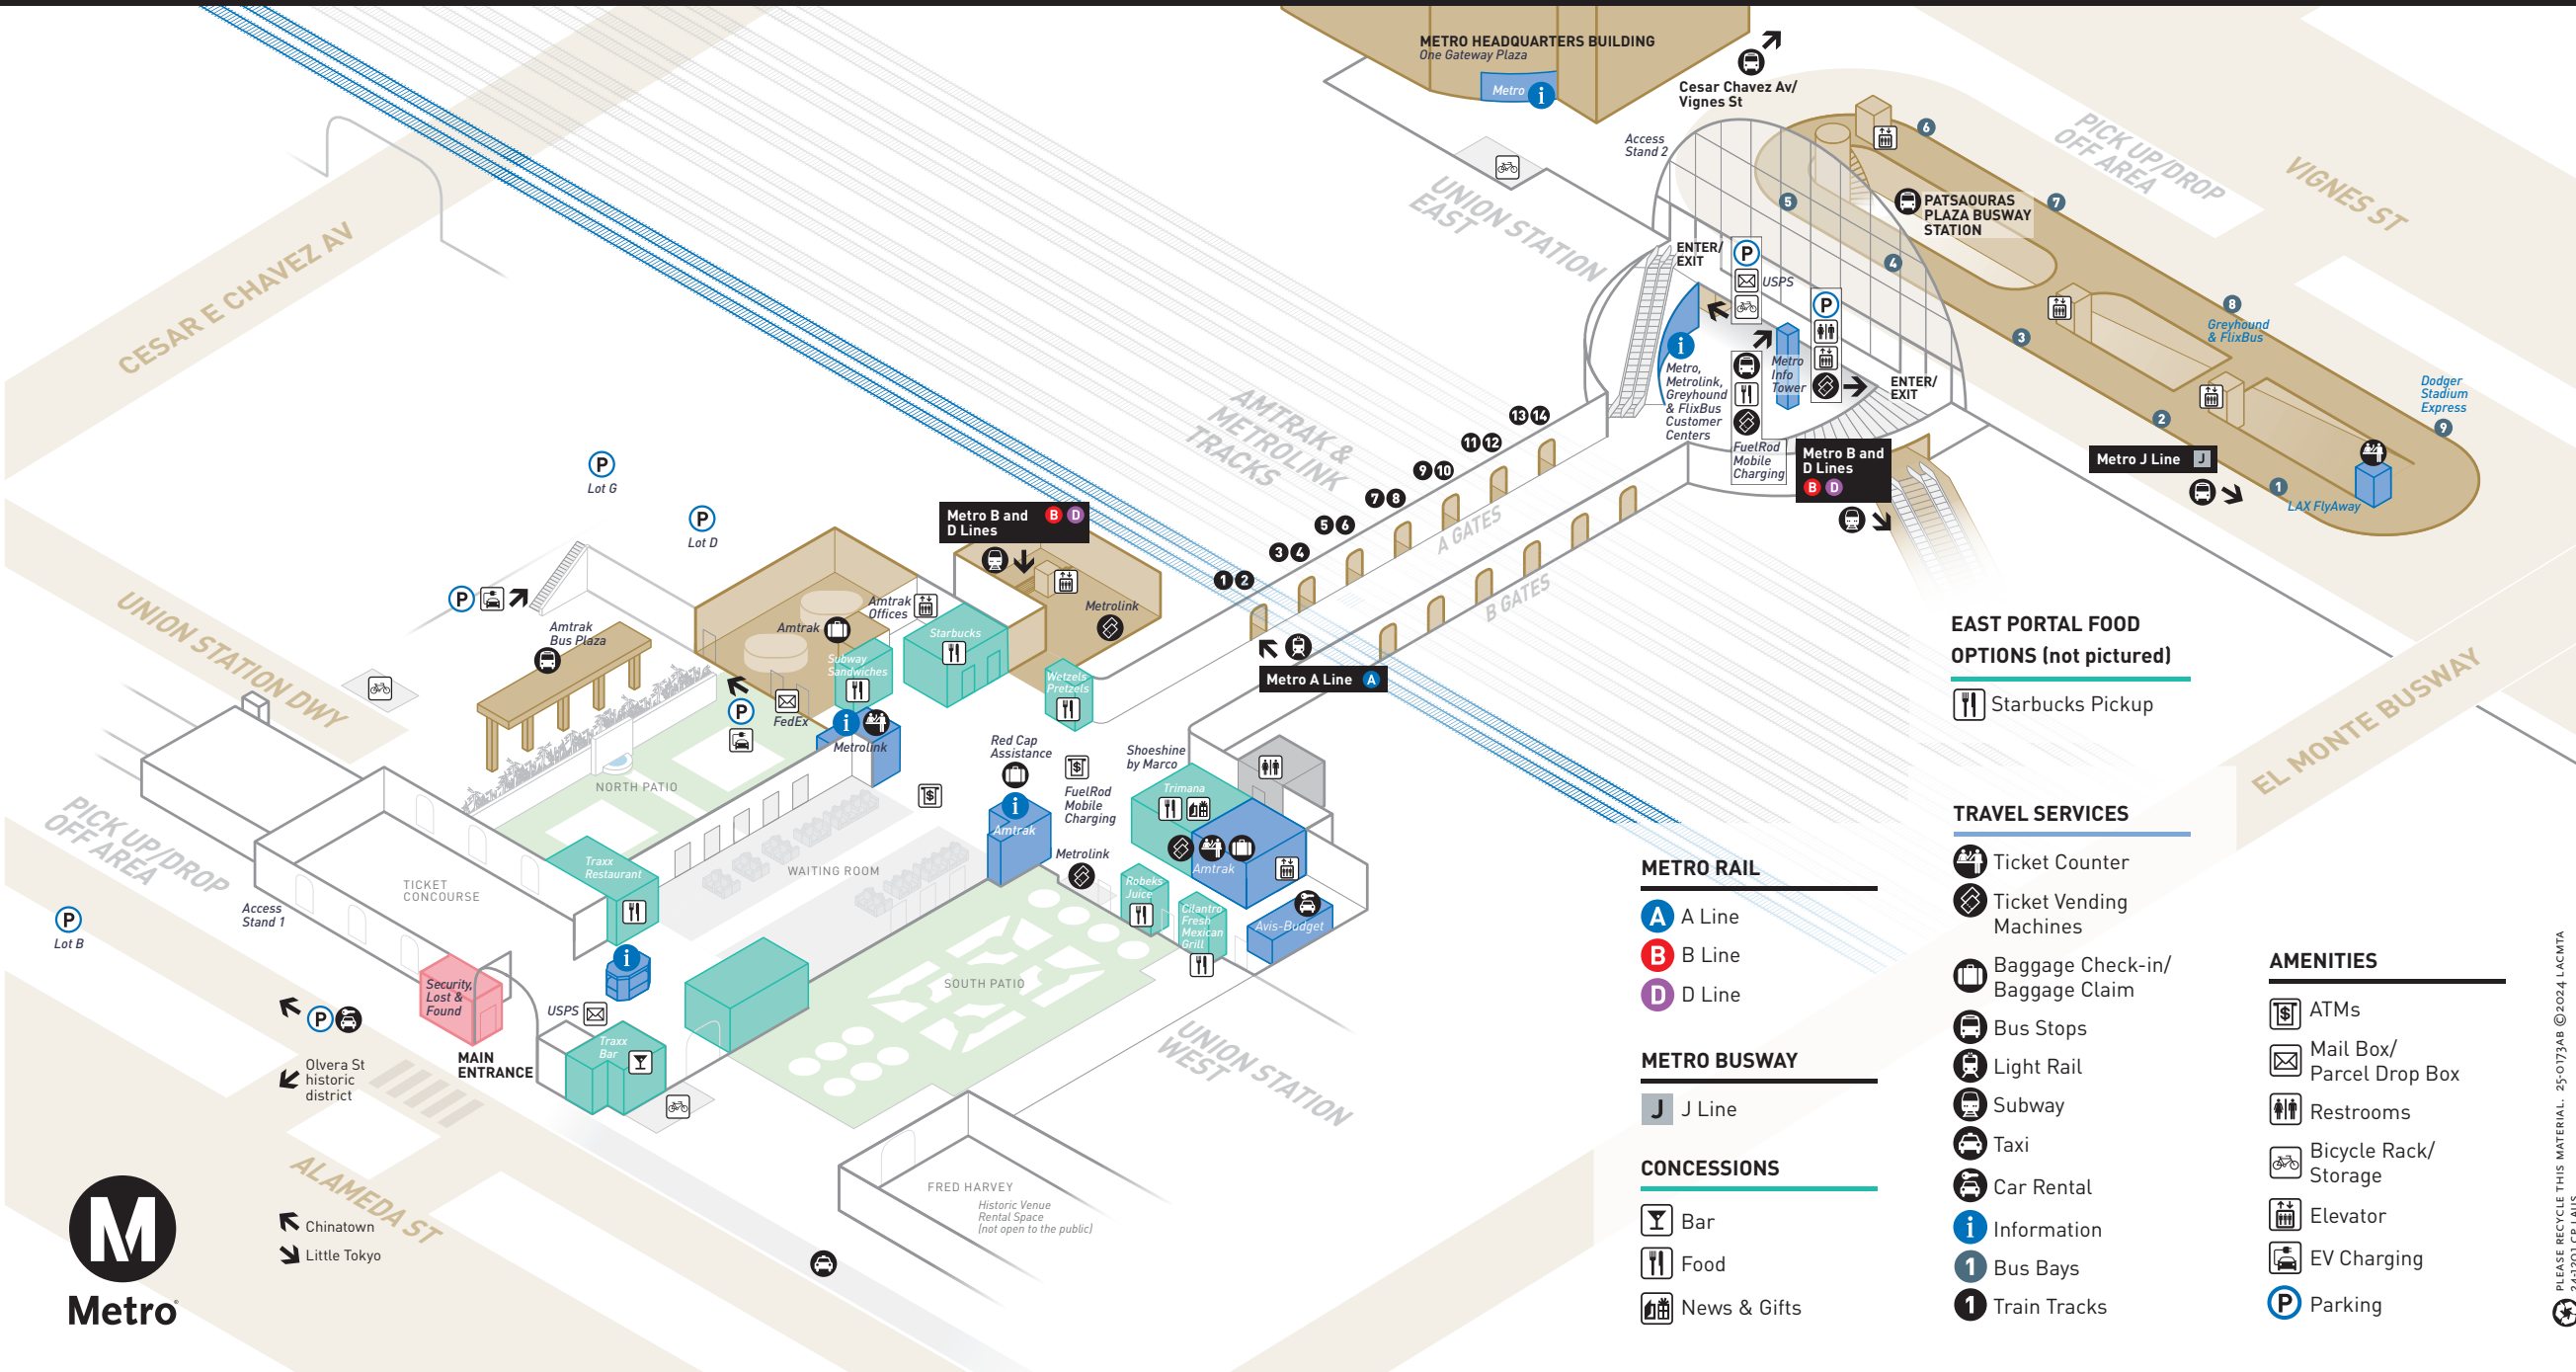

Inside Historic Union Station

800 N Alameda St, Los Angeles, CA 90012

EAST PORTAL FOOD OPTIONS (not pictured)

- Starbucks Pickup

TRAVEL SERVICES

- Ticket Counter
- Ticket Vending Machines
- Baggage Check-in/Baggage Claim
- Bus Stops
- Light Rail
- Subway
- Taxi
- Car Rental
- Information
- Bus Bays
- Train Tracks

METRO RAIL

- A Line
- B Line
- D Line

METRO BUSWAY

- J Line

CONCESSIONS

- Bar
- Food
- News & Gifts

AMENITIES

- ATMs
- Mail Box/Parcel Drop Box
- Restrooms
- Bicycle Rack/Storage
- Elevator
- EV Charging
- Parking

Directions to Historic Union Station

800 N Alameda St, Los Angeles, CA 90012