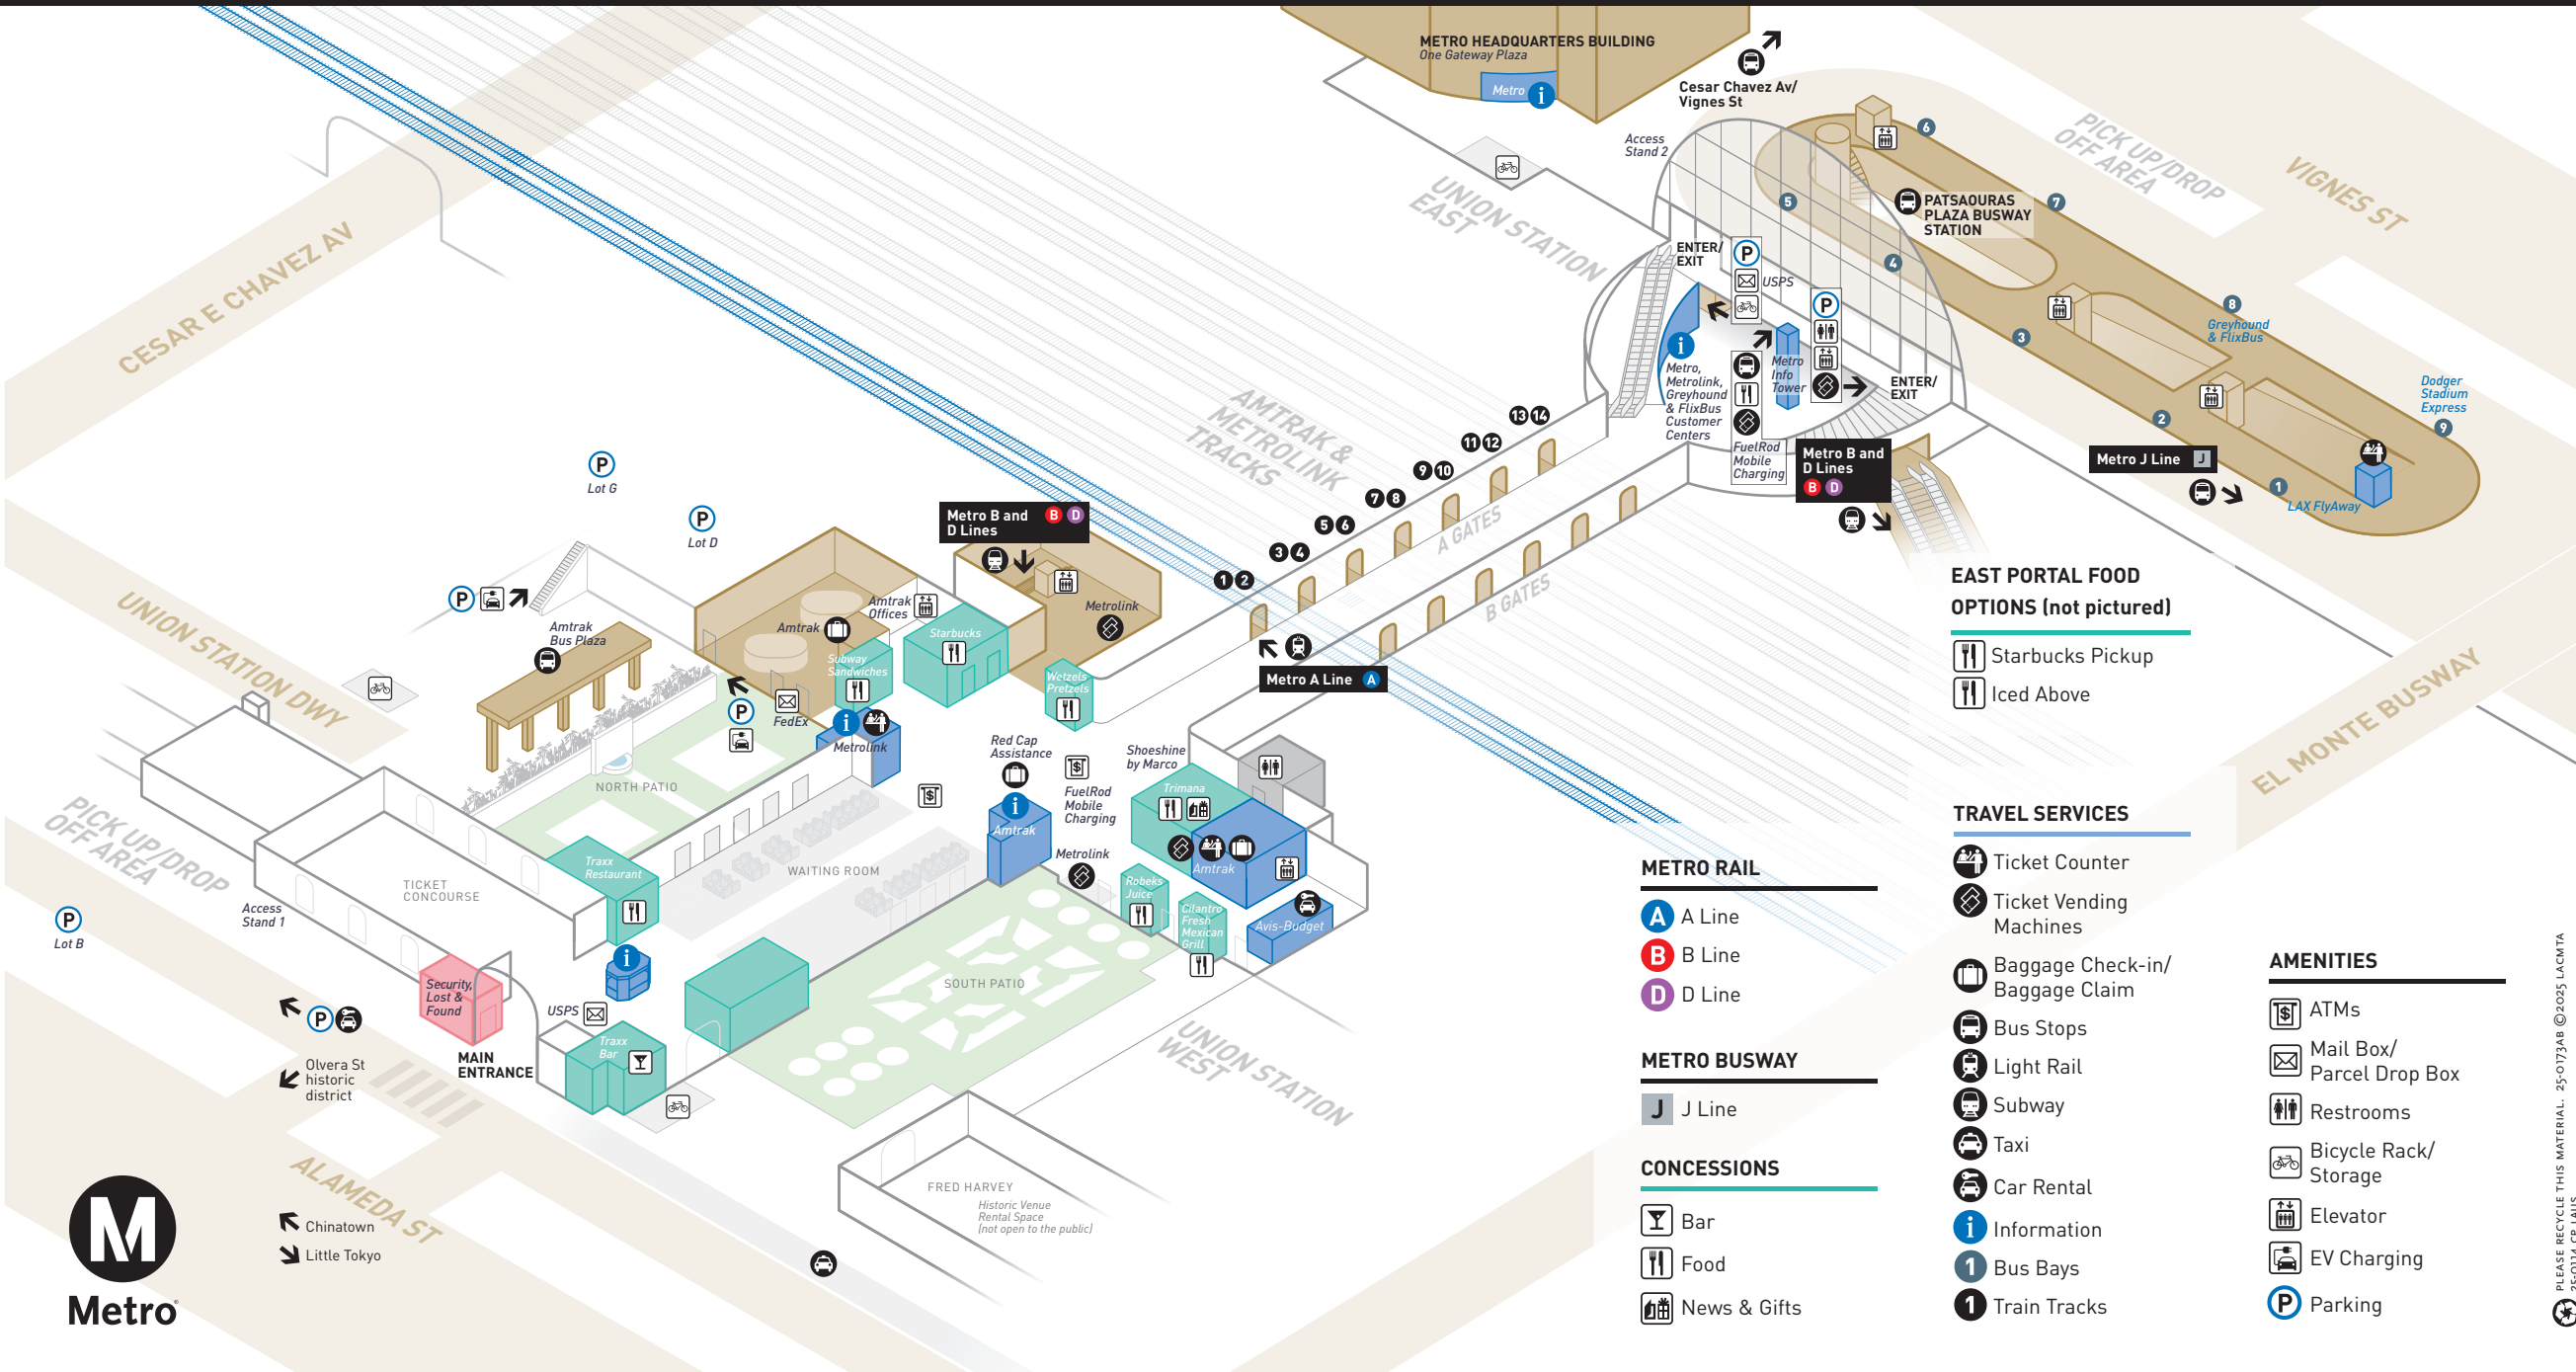

Inside Historic Union Station

800 N Alameda St, Los Angeles, CA 90012

EAST PORTAL FOOD OPTIONS (not pictured)

- Starbucks Pickup
- Iced Above

TRAVEL SERVICES

- Ticket Counter
- Ticket Vending Machines
- Baggage Check-in/Baggage Claim
- Bus Stops
- Light Rail
- Subway
- Taxi
- Car Rental
- Information
- Bus Bays
- Train Tracks

AMENITIES

- ATMs
- Mail Box/Parcel Drop Box
- Restrooms
- Bicycle Rack/Storage
- Elevator
- EV Charging
- Parking

METRO RAIL

- A Line
- B Line
- D Line

METRO BUSWAY

- J Line

CONCESSIONS

- Bar
- Food
- News & Gifts